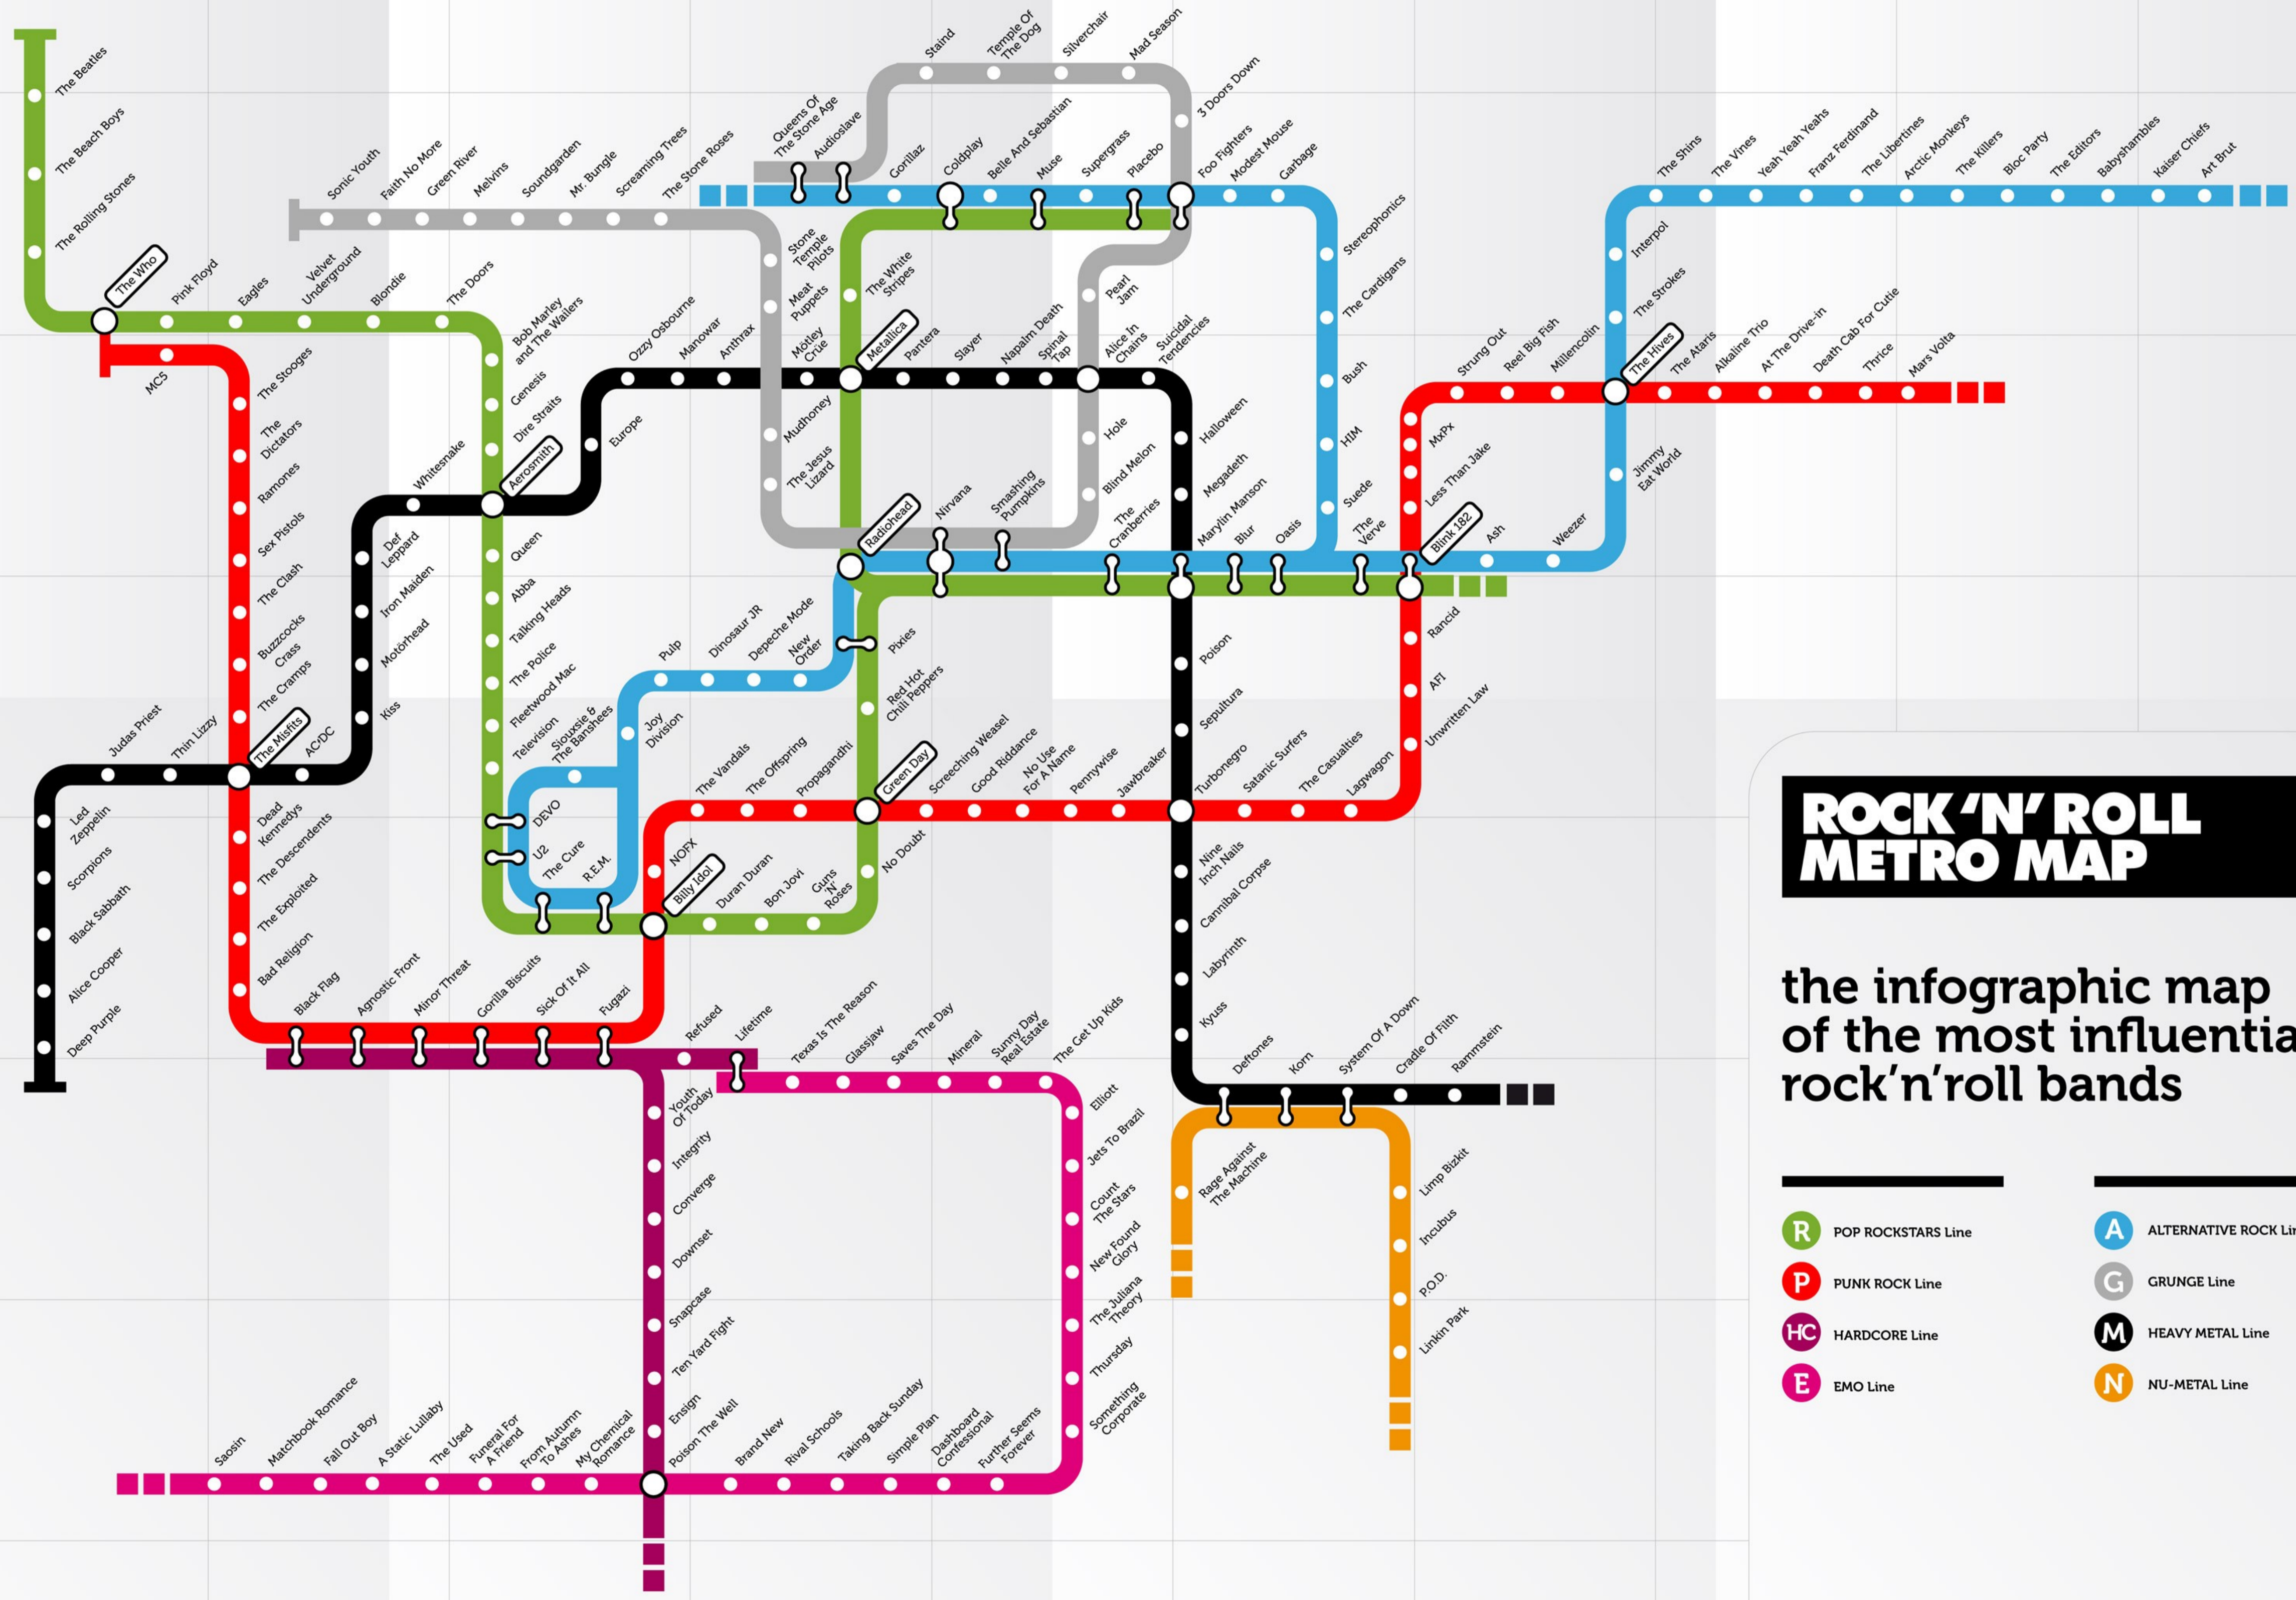

ROCK 'N' ROLL METRO MAP V 1.0

ROCK 'N' ROLL METRO MAP

the infographic map of the most influential rock'n'roll bands

- R** POP ROCKSTARS Line
- P** PUNK ROCK Line
- HC** HARDCORE Line
- E** EMO Line
- A** ALTERNATIVE ROCK Line
- G** GRUNGE Line
- M** HEAVY METAL Line
- N** NU-METAL Line